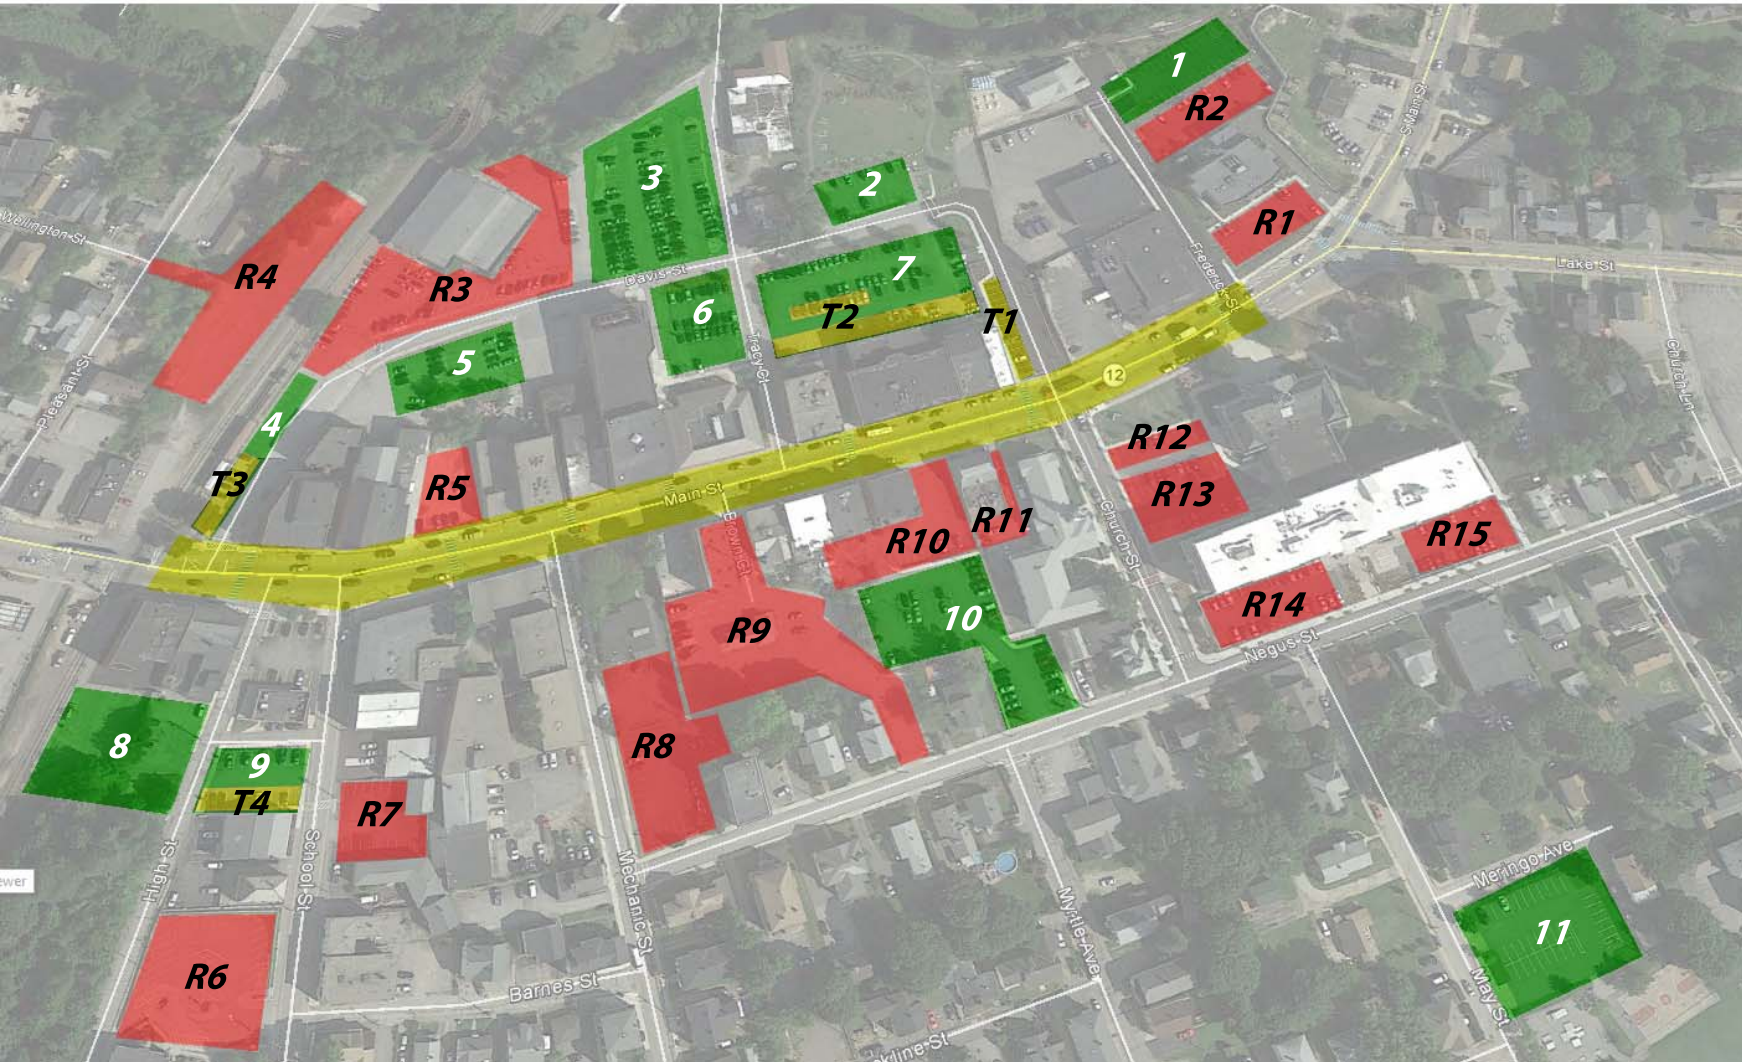

# Town of Webster Downtown Parking

## Unrestricted Lots

- 1 - Frederick Street
- 2 - French River Park
- 3 - Tracy Court
- 4 - Davis Street
- 5 - Davis Street
- 6 - Tracy Court
- 7 - Davis Street
- 8 - High Street
- 9 - School Street
- 10 - Negus Street
- 11 - May Street

## Two Hour Lots

- Main Street (On Street)
- T1 - Davis Street
- T2 - Davis Street
- T3 - Davis Street
- T4 - School Street

## Restricted Lots

- R1 - Police Public Business  
Frederick Street
- R2 - Police Private
- R3 - Privately Owned
- R4 - Privately Owned
- R5 - Privately Owned
- R6 - WCAC Business
- R7 - Privately Owned
- R8 - Privately Owned
- R9 - Privately Owned
- R10 - Privately Owned
- R11 - Privately Owned
- R12 - Town Hall Public Business  
Church Street
- R13 - Senior Center Public Business  
Church Street
- R14 - Privately Owned
- R15 - Privately Owned